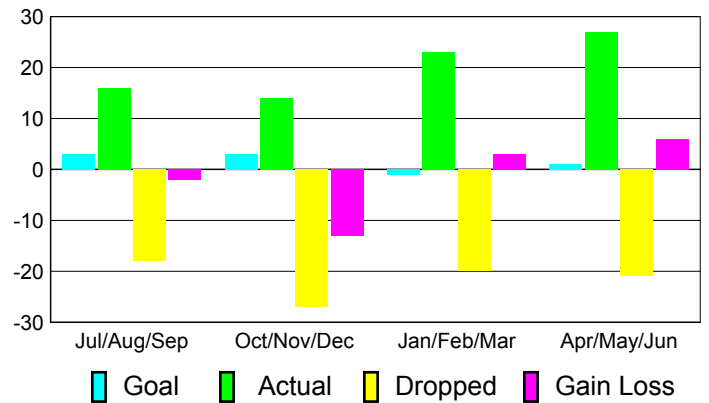

Membership Results 2010-2011

Goal, New, Dropped, Gain/Loss

Comparison of Membership Gain/Loss

Current Year Compared to the Previous Year